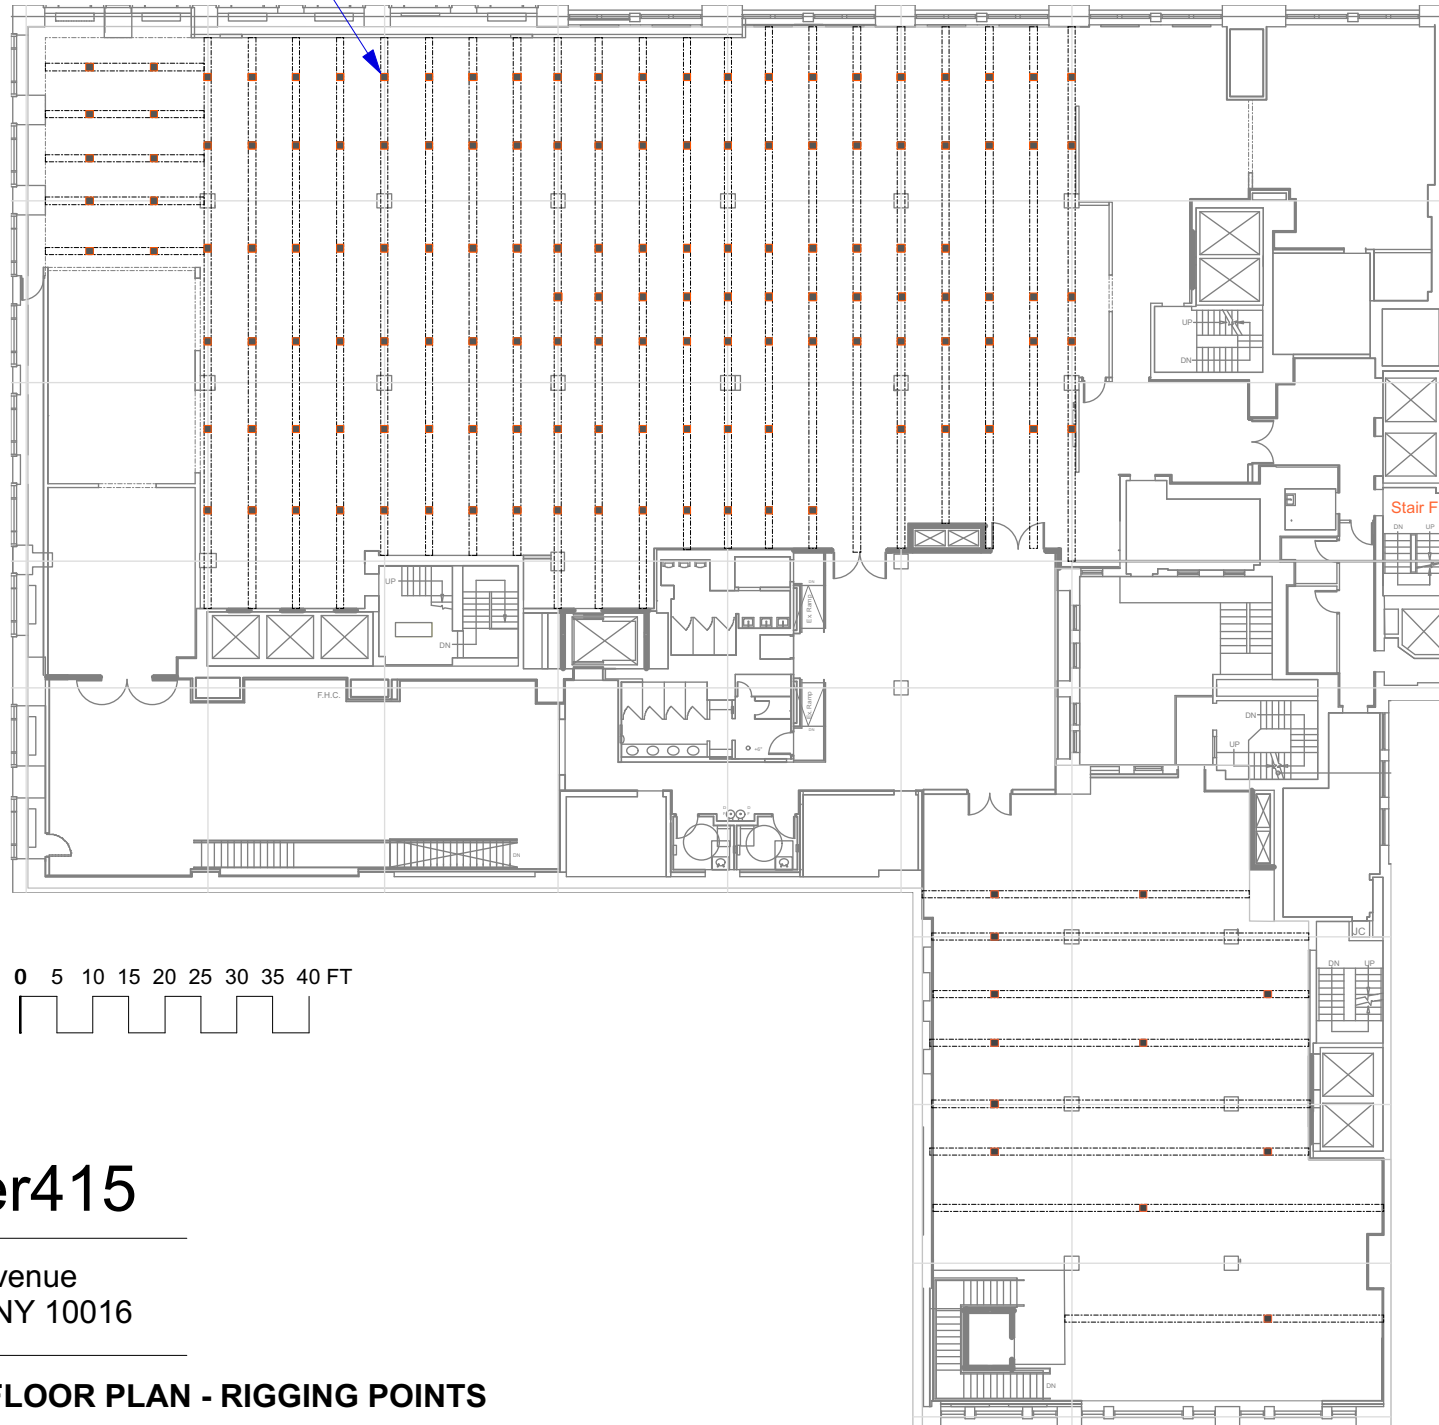

# CENTER 415

38th Street

Rigging Points

Fifth Avenue

**NOTES:**

Verify All Dimensions On-Site

Typical Column Sizes are 25" - 29" Square

All Dimensions are +/- 1"

### SECOND FLOOR PLAN - RIGGING POINTS