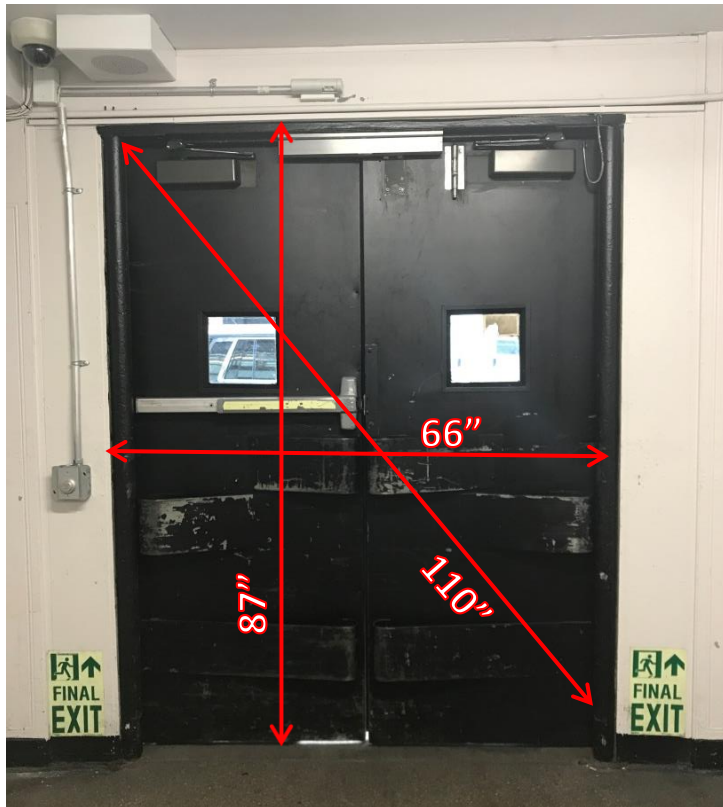

ABSOLUTE EVENT SOLUTIONS

DOOR MEASUREMENTS | CENTER415

CENTER
415

1st Floor | 37th St

Ground Floor 37th St Doors

Ground Floor Entrance to 37th St

ABSOLUTE EVENT SOLUTIONS

DOOR MEASUREMENTS | CENTER415

CENTER
415

1st Floor | 38th St & Freight Dock

Ground Floor Freight Doors

Ground Floor 38th St Doors