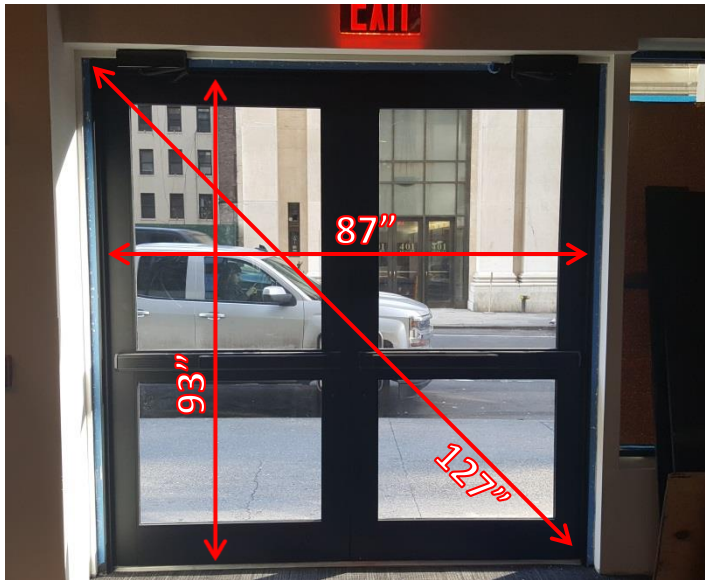

ABSOLUTE EVENT SOLUTIONS

DOOR MEASUREMENTS | CENTER415

CENTER
415

1st Floor | 37th St

Ground Floor 37th St Doors

Ground Floor Entrance to 37th St

ABSOLUTE EVENT SOLUTIONS

DOOR MEASUREMENTS | CENTER415

CENTER
415

1st Floor | 38th St & Freight Dock

Ground Floor Freight Doors

Ground Floor 38th St Doors