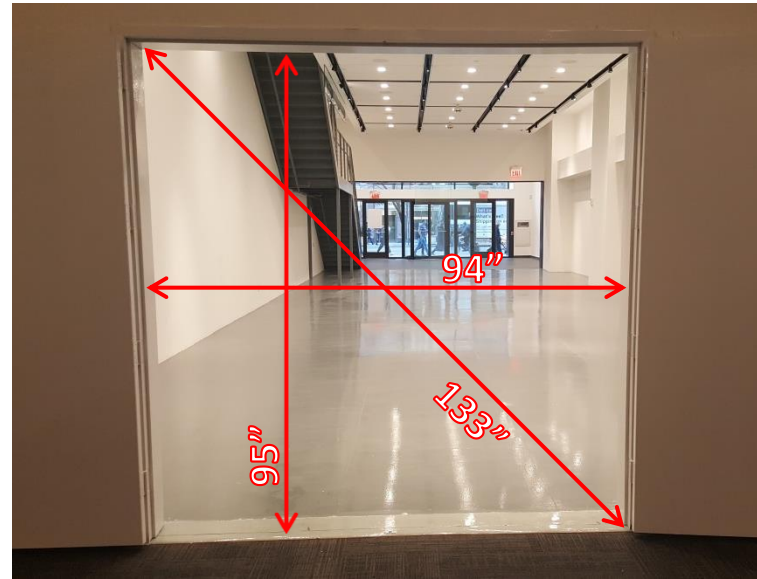

ABSOLUTE EVENT SOLUTIONS

DOOR MEASUREMENTS | CENTER415

CENTER
415

1st Floor | 37th St

Ground Floor 37th St Doors

Ground Floor Entrance to 37th St

ABSOLUTE EVENT SOLUTIONS

DOOR MEASUREMENTS | CENTER415

CENTER
415

1st Floor | 38th St & Freight Dock

Ground Floor Freight Doors

Ground Floor 38th St Doors